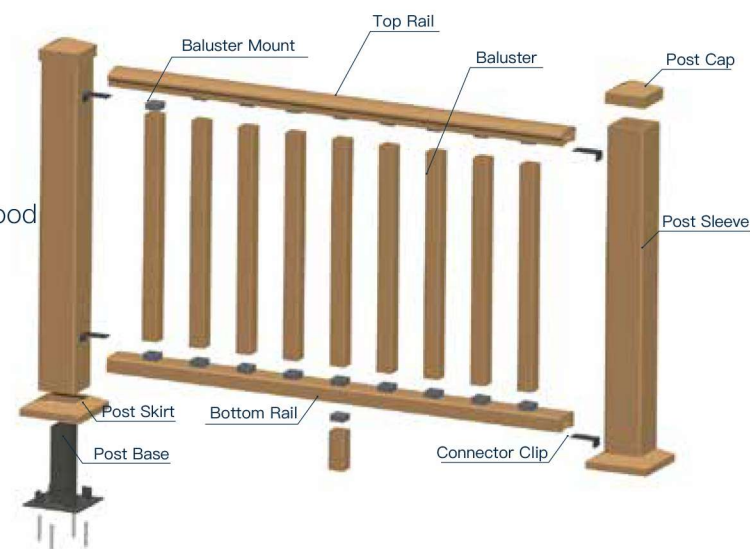

Green and Protected

- > Contains over 90% of recycled material and no toxic chemicals
- > Backed by limited residential warranty