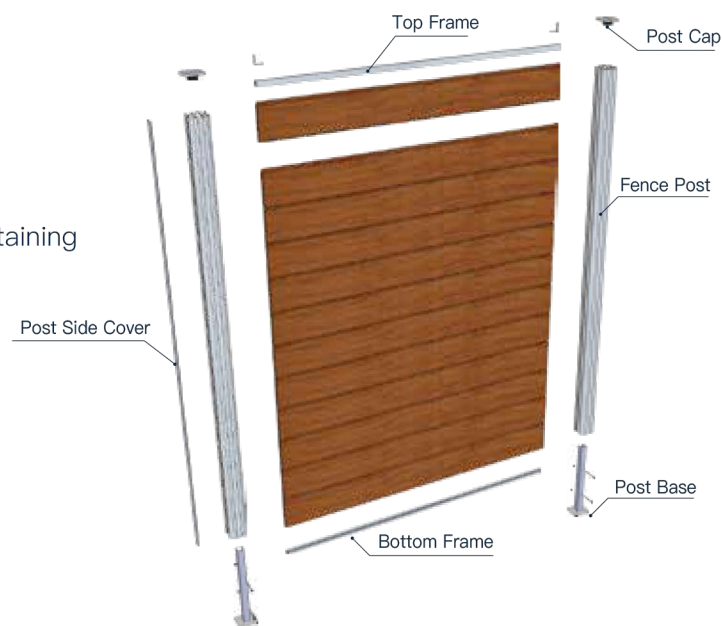

Green and Protected

- > Contains over 90% recycled material which keeps your fence green
- > Protected by limited residential warranty